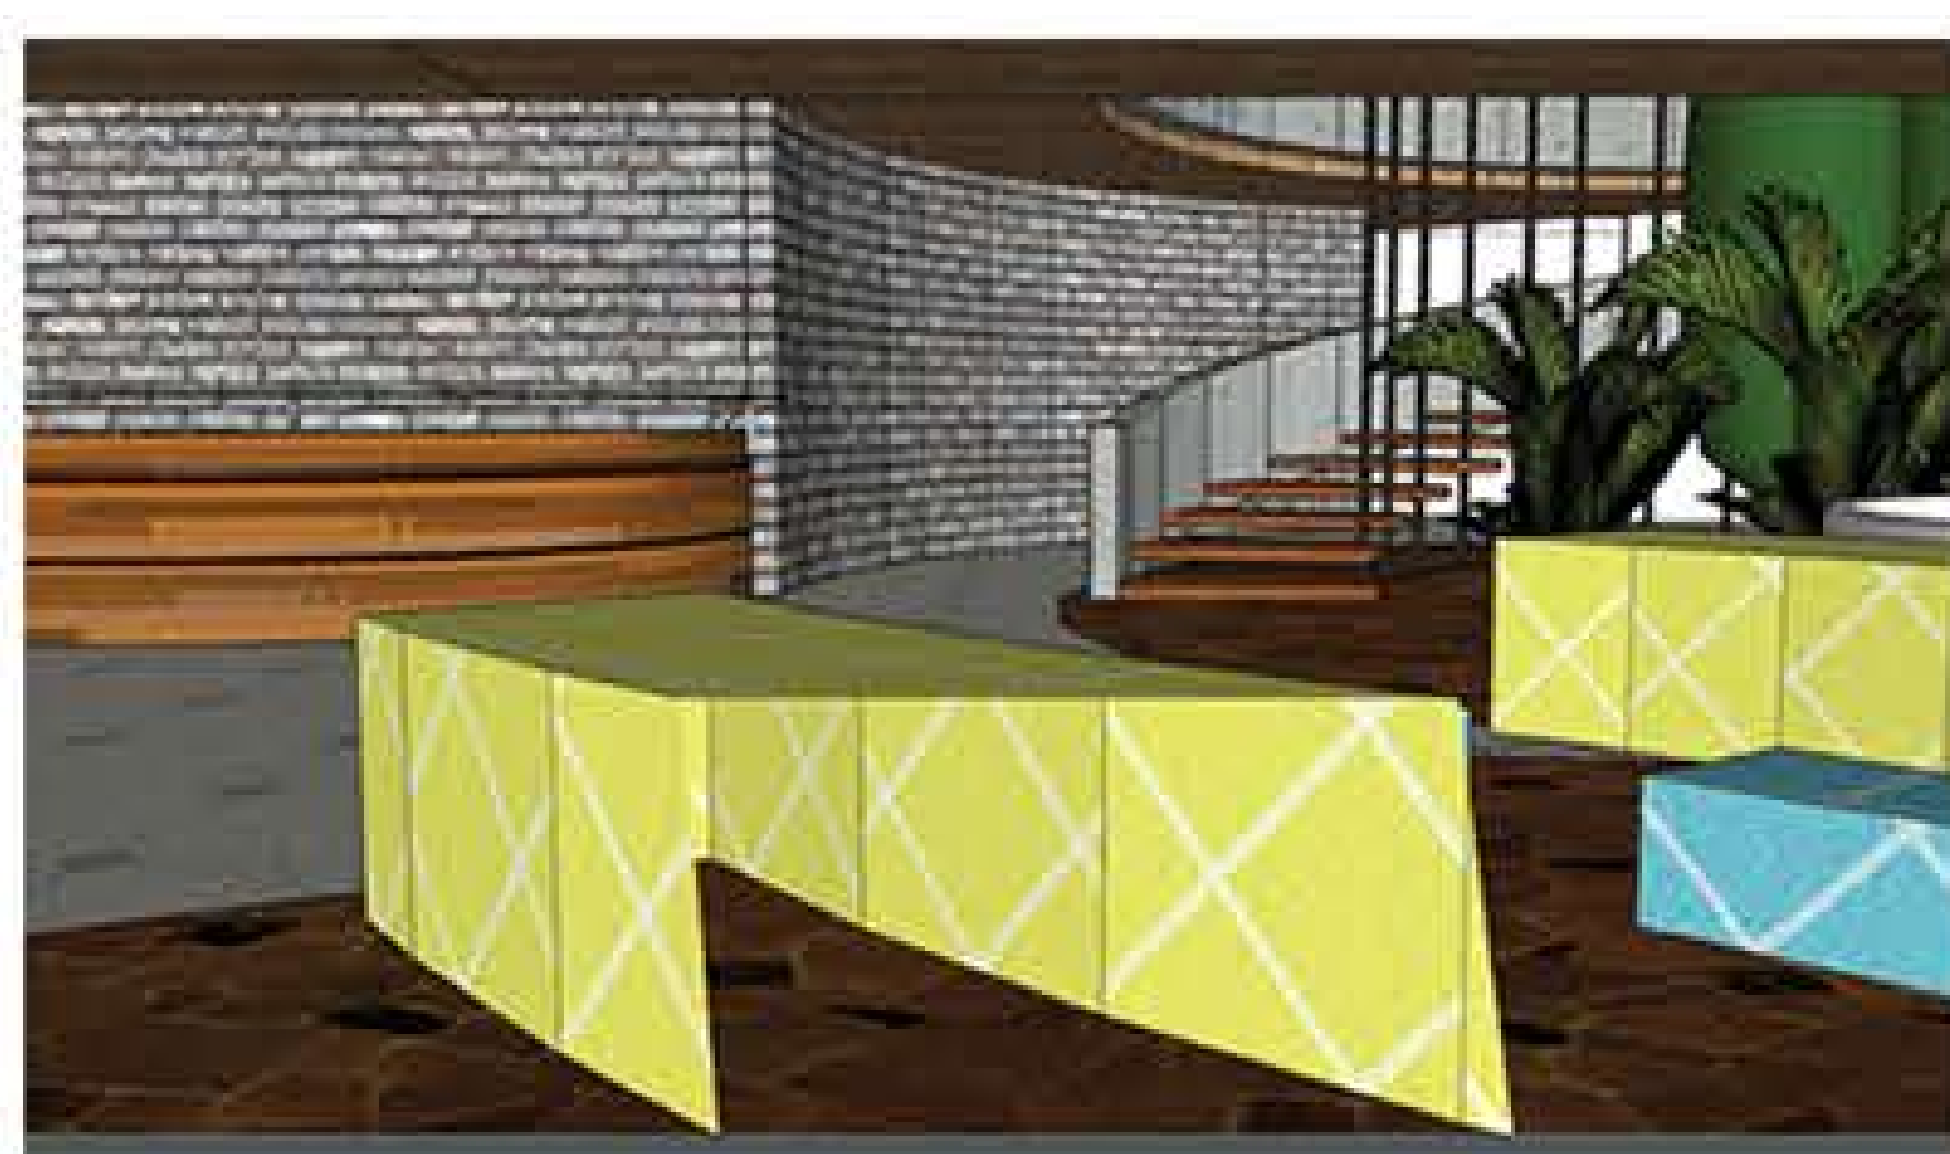

MEETING ROOM

DESIGNERS CABIN AT THE MEZZANING FLOOR

RECEPTION AREA

RECEPTION AREA

CAFE

THEATRE ROOM

FEEDING ROOM

PARKING

MATERIAL AND MOOD BOARD

CONCRETE PANEL

GREY LATERITE BRICK

CROCHET - WALL HANGING

BAMBOO

NATURAL WOOD FOR TABLE TOP

COLOUR PALETTE

BAMBOO SLITS FOR TABLE TOP

WALL ACCESSORIES

TEXTURED GLASS FOR PARTITION WALLS

WHITE LATERITE BRICK

BLACK POWDER COATED METAL

QUILT AND CROSS STITCH-FABRIC PATTERNS FOR FURNITURE COUSHION

JUTE , WALNUT, MOSAIC FLOORING